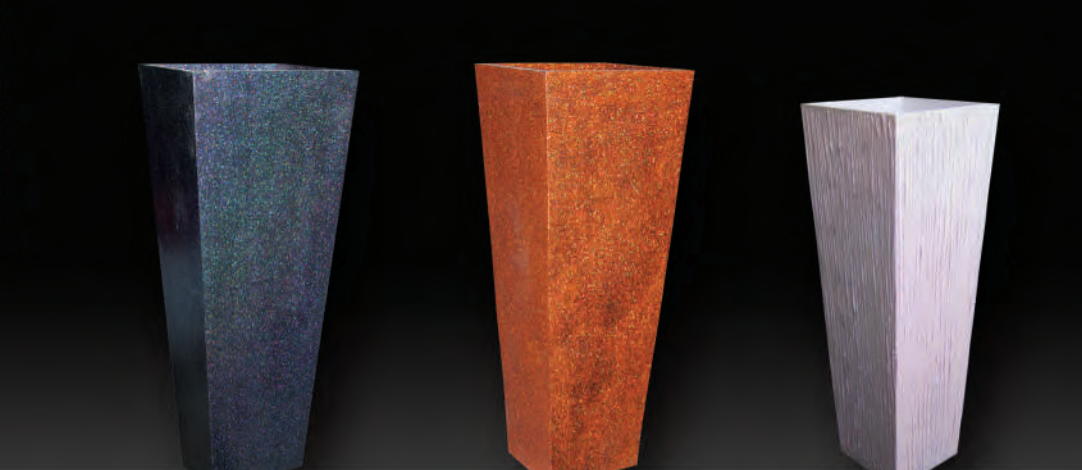

REF VDC4001A REF VDC4002A REF VDC2001A