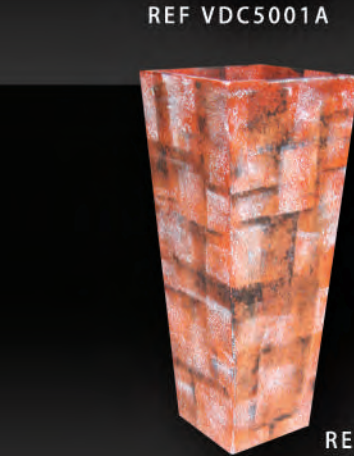

REF VDC3003A