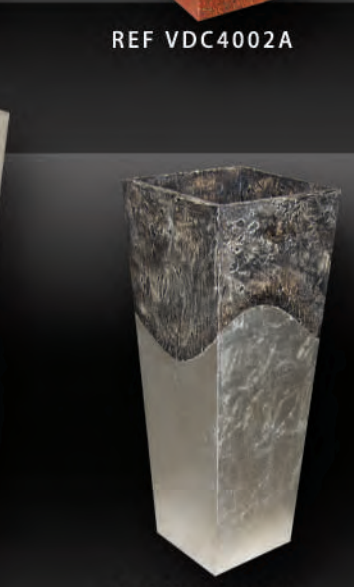

REF VDC2002A