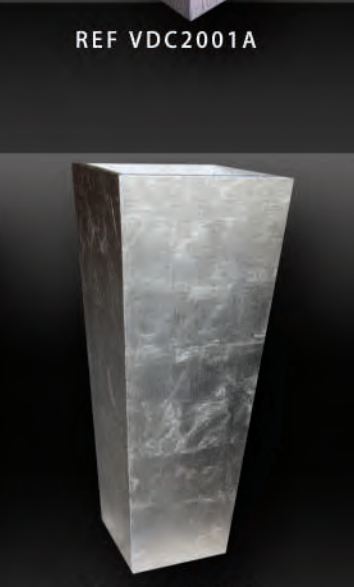

REF VDC3004A