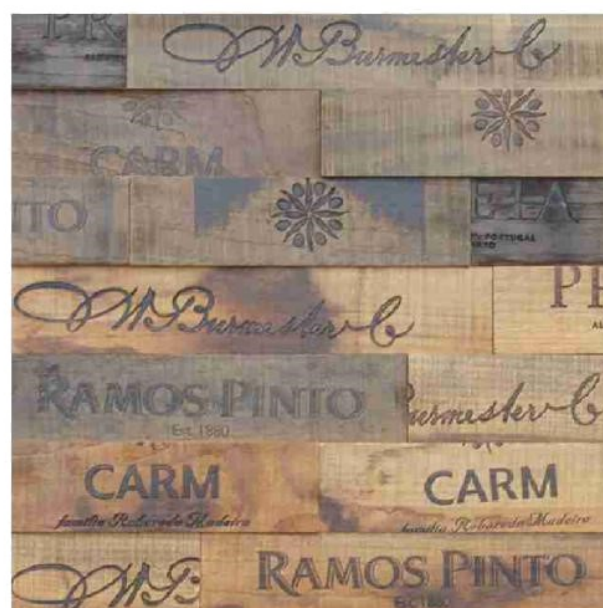

PL6-007 *Old barrel (1x10cm)*

burned engraving

gravure brûlée
gravação a fogo

REF: **PL.WRI.P-003** *Written pine (abstract)*

REF: **PL.WRI.P-004** *Written pine (8x...cm)*

REF: **PL.WRI.C-002** *Written chestnut (4x...cm)*