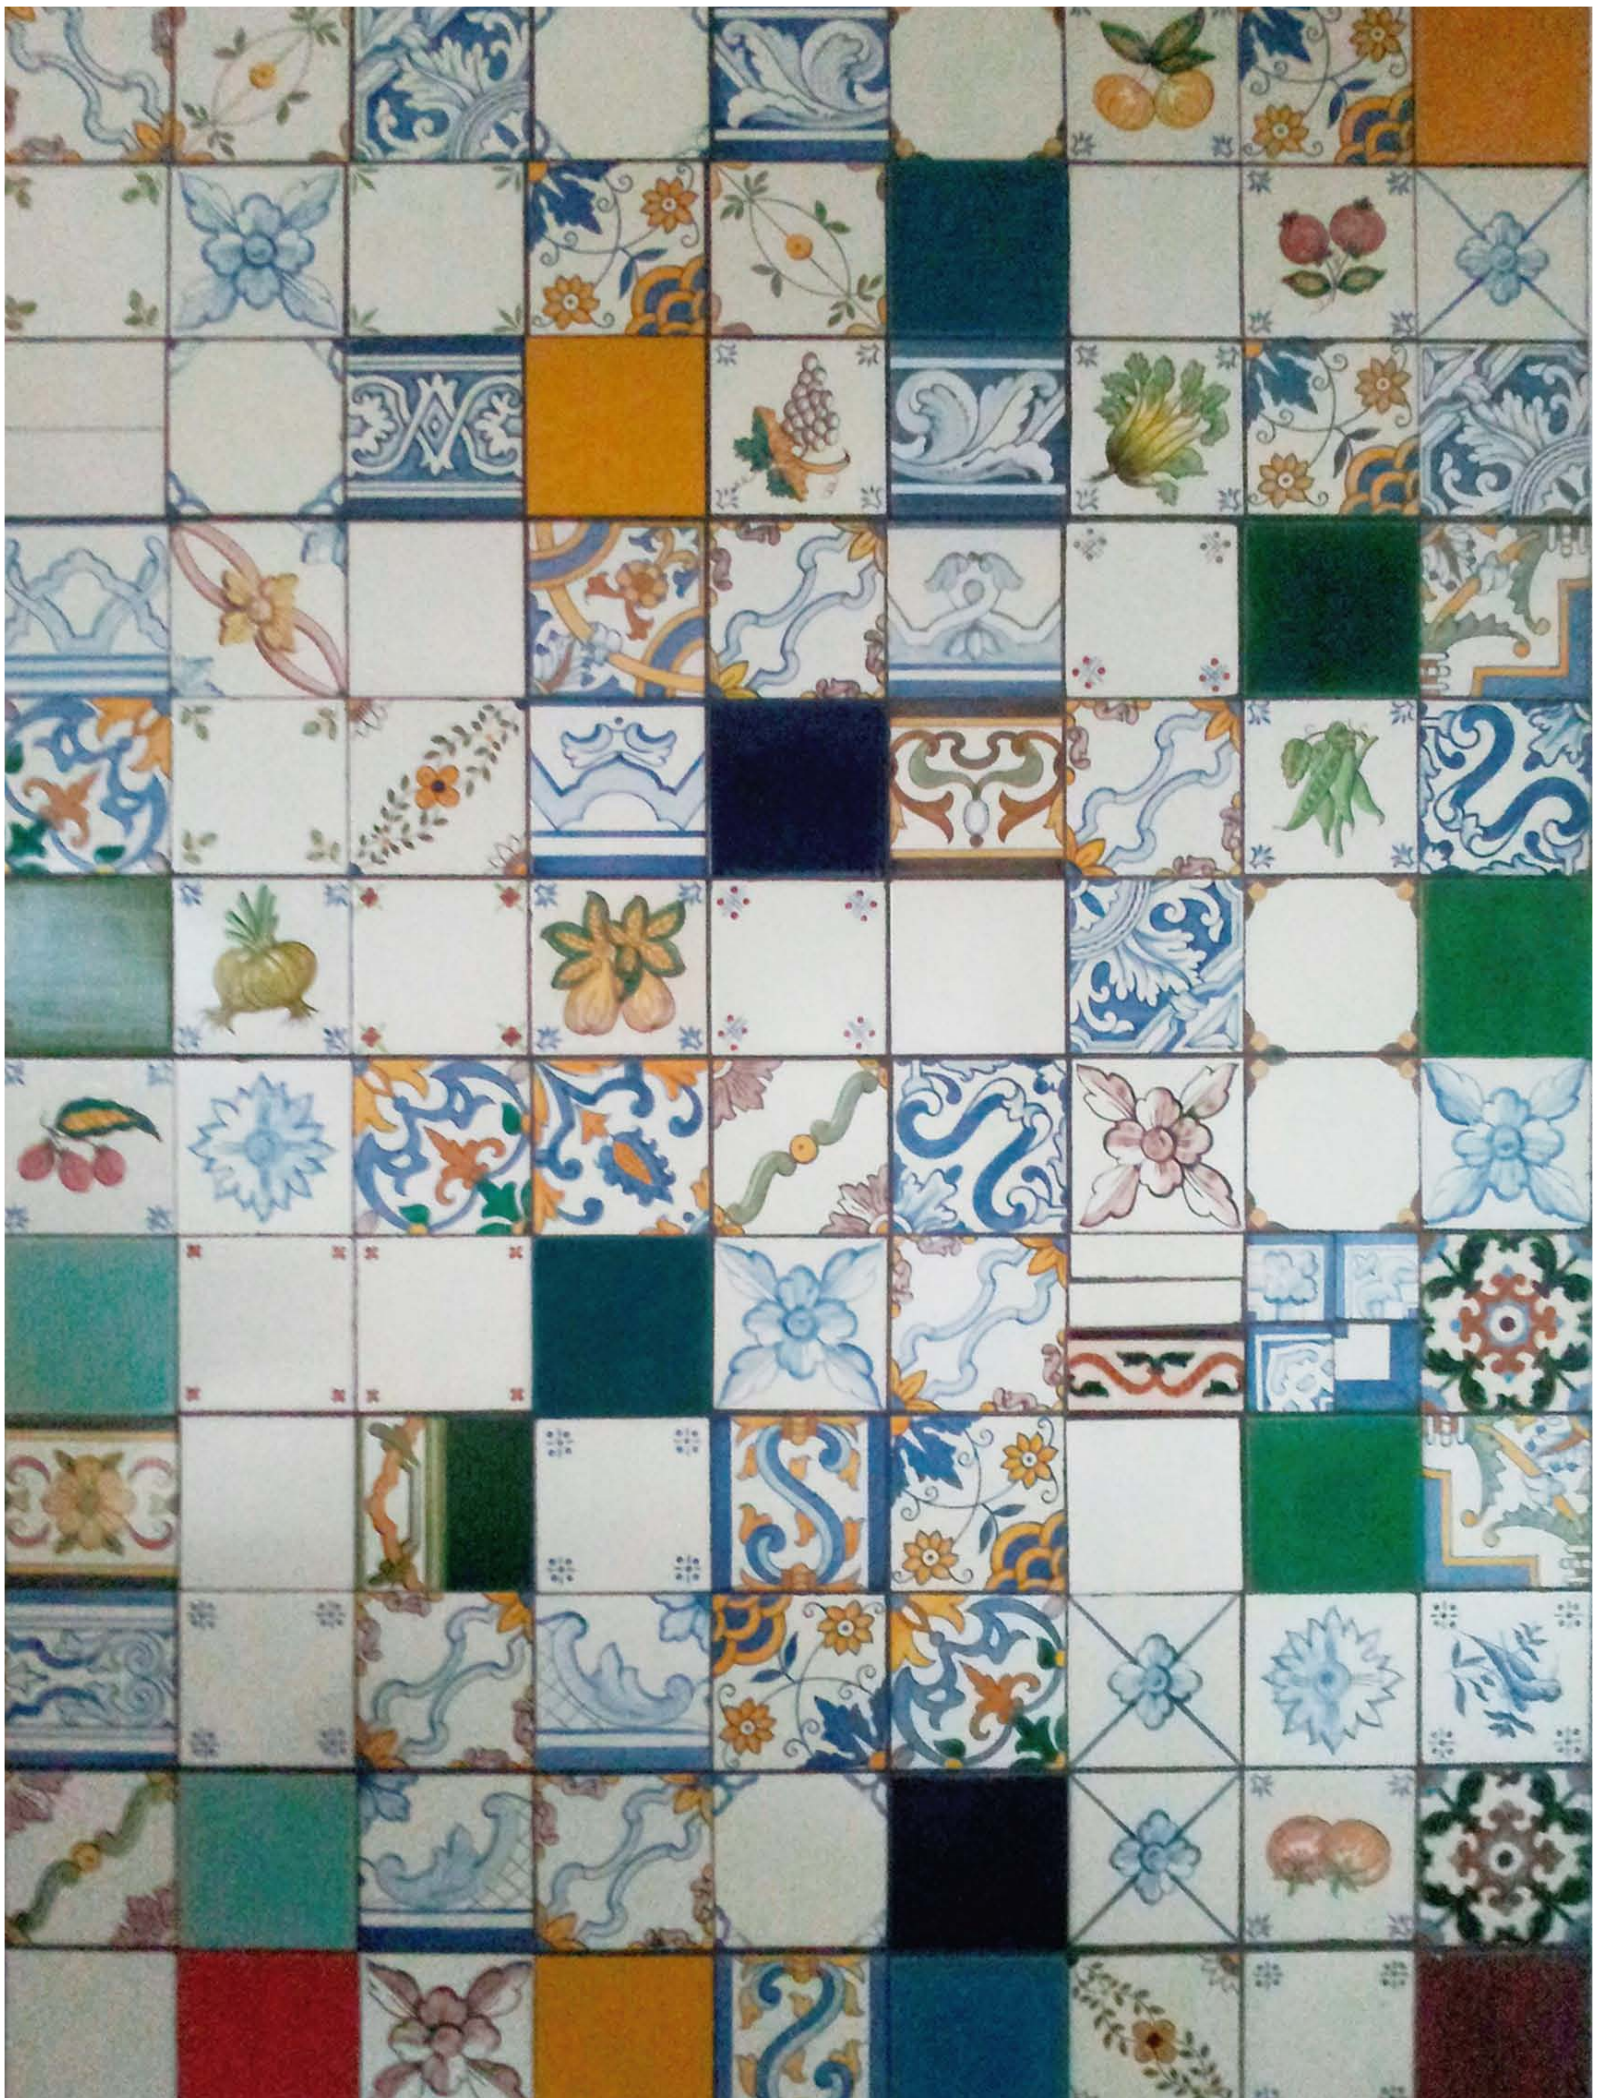

artendéco

ceramic

2016

The ART of Portuguese Ceramic Tiles

Ceramista™ is a portuguese brand, designed by the company POLO JCP Lda, located in the North of Portugal.

Designed for the production of ceramic coverings, we use clay as our raw material, ensuring a 100% natural product to our customers.

REF: **LIS**
size: 20 x 20 cm

REF: **CHOC**
size: 24,5 x 24,5 cm

REF: **LUAS**
size: 35 x 27,8 cm

REF: **VAGA**
size: 20 x 20 cm

REF: **BISEL**
size: 24,5 x 24,5 cm

REF: **NOLA**
size: 24 x 24 cm

REF: **PINO**
size: 24 x 24 cm

REF: **FORM**
size: 23,4 x 23,4 cm

REF: **HEXA**
size: 18 x 15,5 cm

REF: **GRAPA**
size: 27,5 x 27,5 cm

REF: **NUMO**
size: 23,5 x 20,5 cm

REF: **LUA**
size: 20 x 17,3 cm

REF: **FLOR**
size: 37 x 32 cm

REF: **TILO**
size: 39,8 x 28,9 cm

REF: **PATA**
size: 39 x 23,5 cm

REF: **PRIMEIRO**
size: 39 x 28 cm

REF: **DISFORME**
size: 30 x 9,5 cm

REF: **MINI**
size: 14,5 x 9 cm

REF: **PICO**
size: 40 x 30 cm

REF: **TRIOP**
size: 32,5 x 30 cm

REF: **ORIGAMI**
size: 26,5 x 23 cm