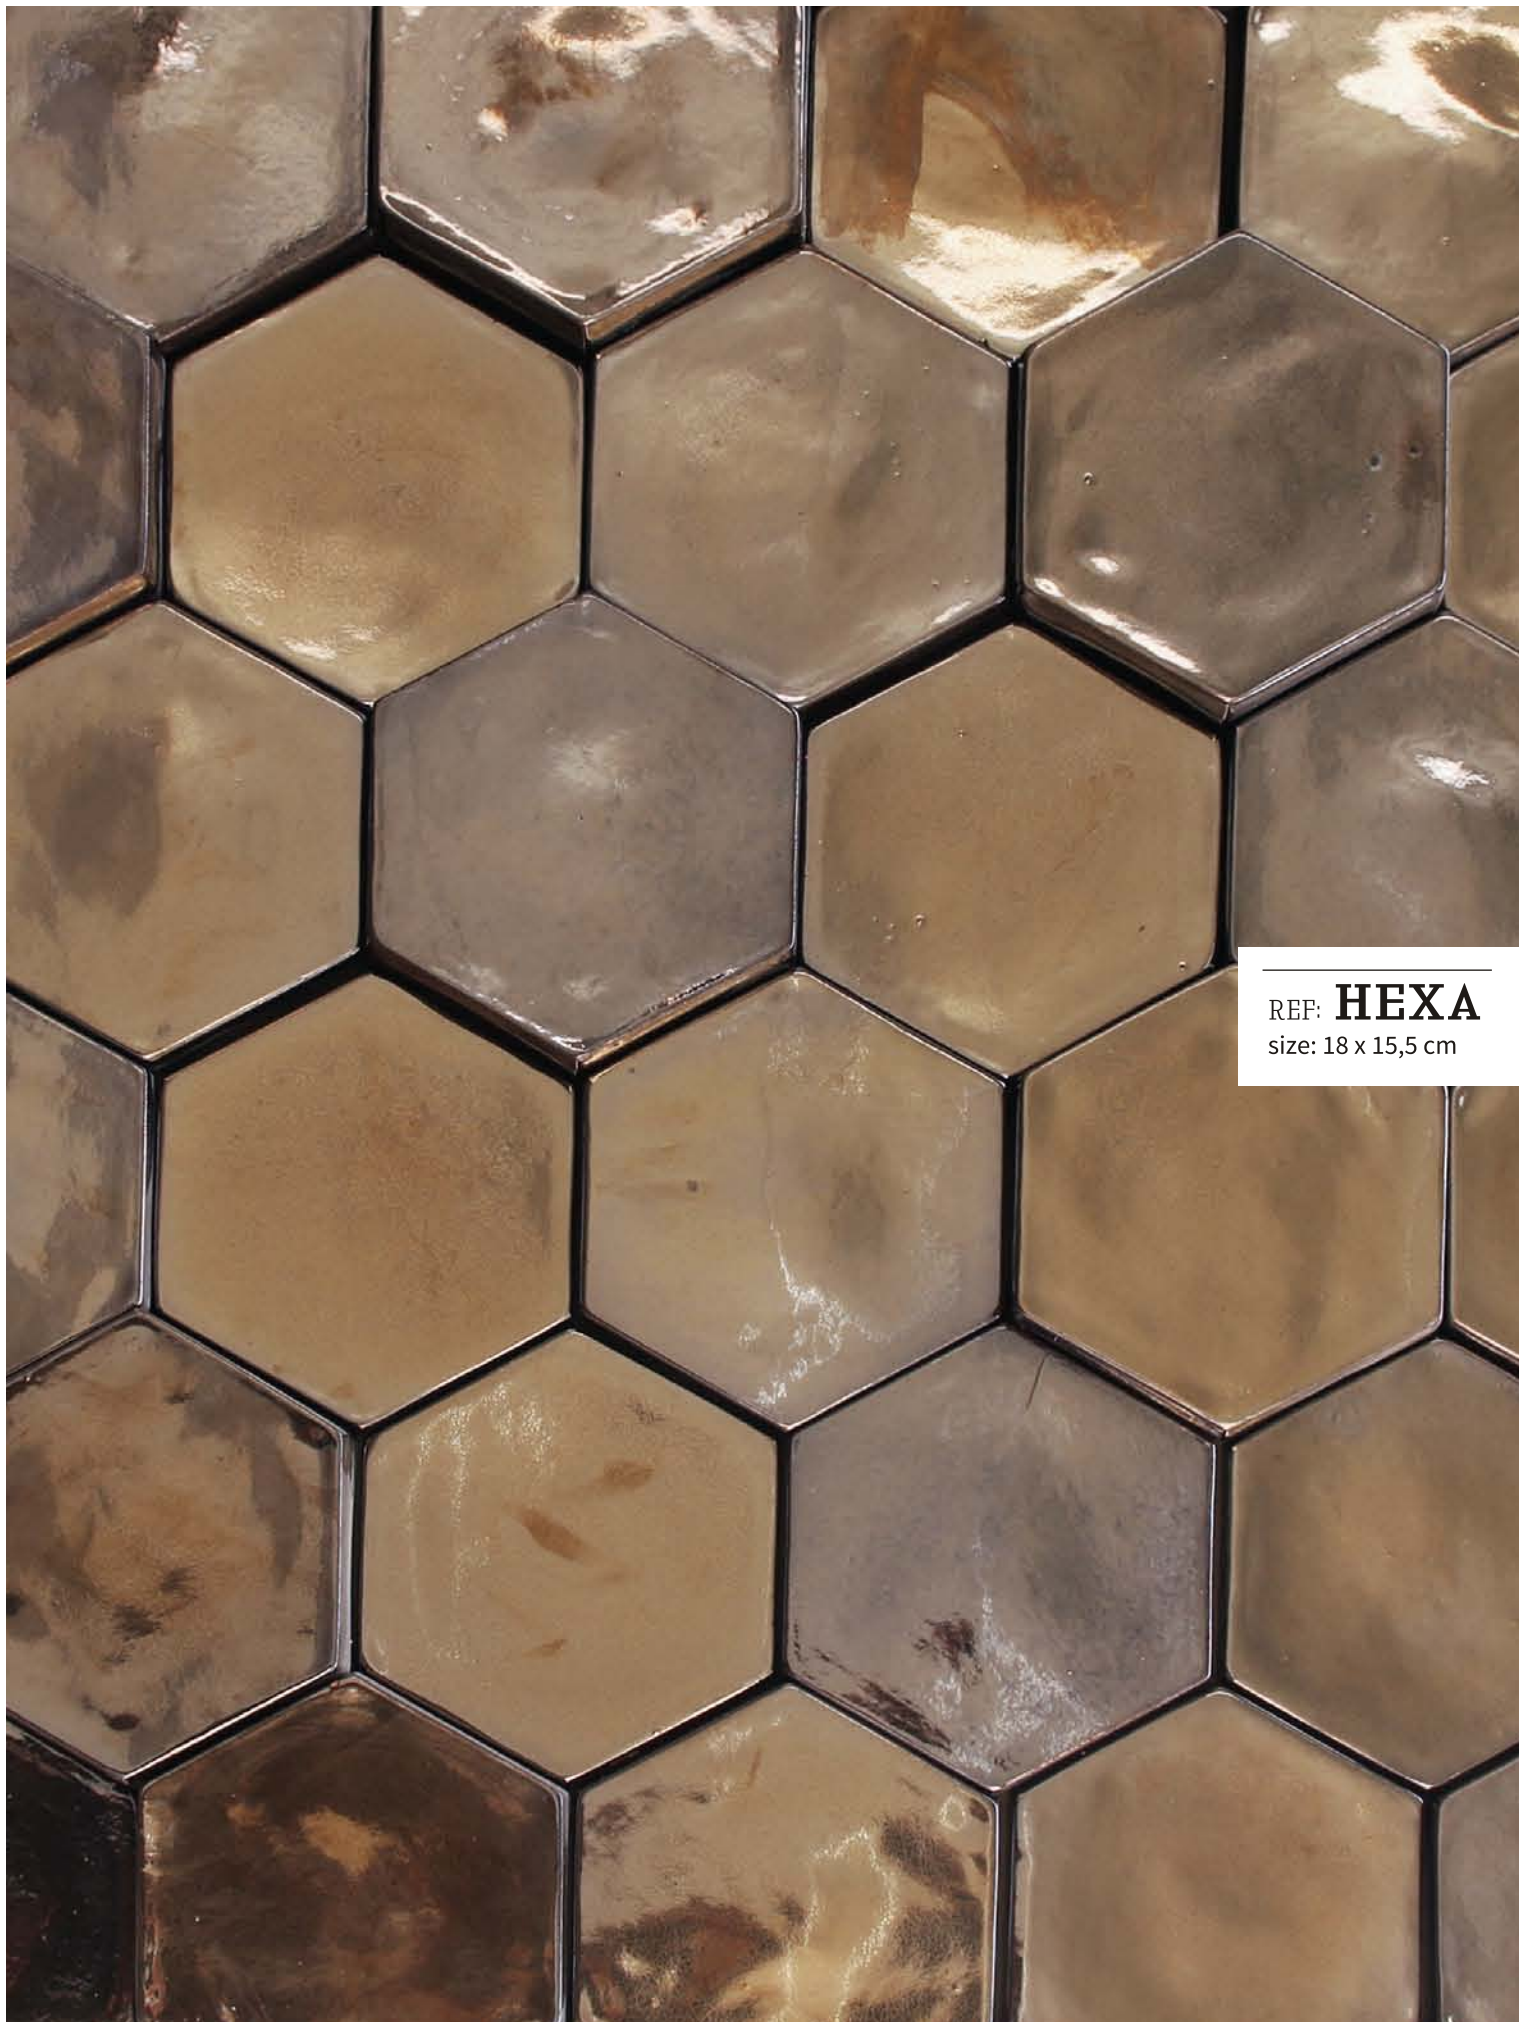

REF: **LIS**
size: 20 x 20 cm

REF: **CHOC**
size: 24,5 x 24,5 cm

REF: **LUAS**
size: 35 x 27,8 cm

REF: **VAGA**
size: 20 x 20 cm

REF: **BISEL**
size: 24,5 x 24,5 cm

REF: **NOLA**
size: 24 x 24 cm

REF: **PINO**
size: 24 x 24 cm

REF: **FORM**
size: 23,4 x 23,4 cm

REF: **HEXA**
size: 18 x 15,5 cm

REF: **GRAPA**
size: 27,5 x 27,5 cm

REF: **NUMO**
size: 23,5 x 20,5 cm

REF: **LUA**
size: 20 x 17,3 cm

REF: **FLOR**
size: 37 x 32 cm

REF: **TILO**
size: 39,8 x 28,9 cm