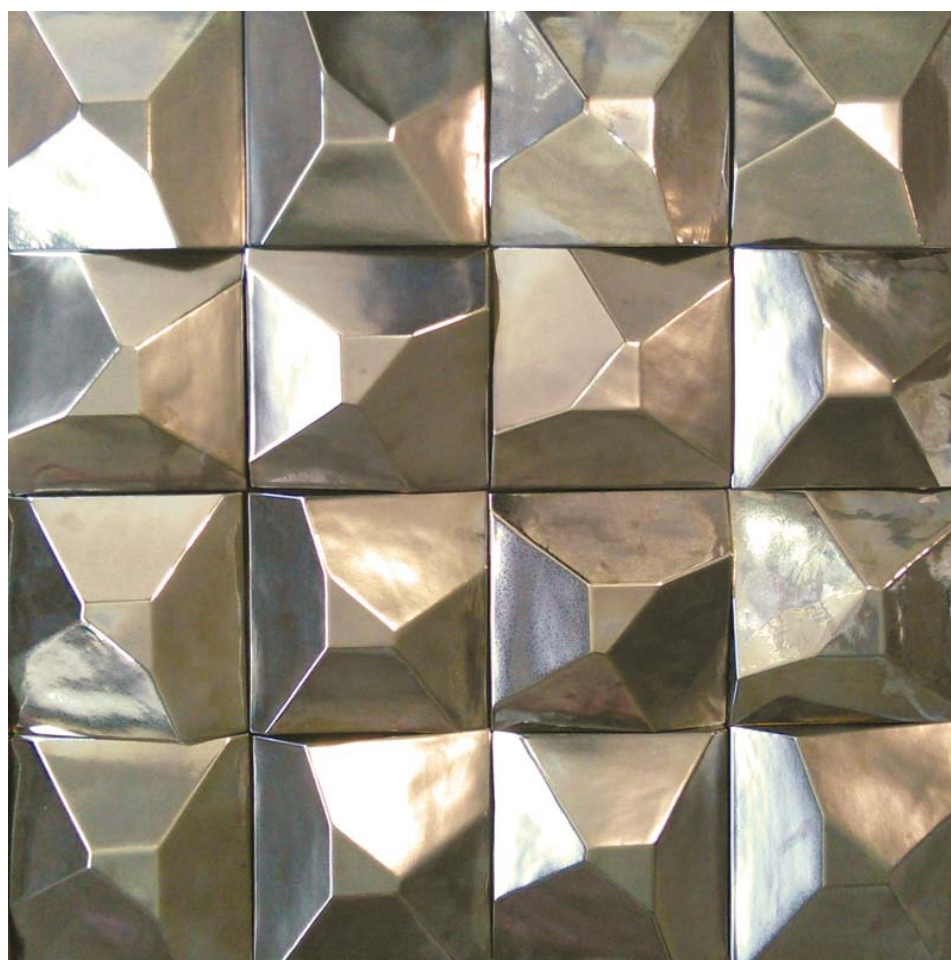

REF: **LIS**
size: 20 x 20 cm

REF: **CHOC**
size: 24,5 x 24,5 cm

REF: **LUAS**
size: 35 x 27,8 cm

REF: **VAGA**
size: 20 x 20 cm

REF: **BISEL**
size: 24,5 x 24,5 cm

REF: **NOLA**
size: 24 x 24 cm

REF: **PINO**
size: 24 x 24 cm

REF: **FORM**
size: 23,4 x 23,4 cm

REF: **HEXA**
size: 18 x 15,5 cm

REF: **GRAPA**
size: 27,5 x 27,5 cm

REF: **NUMO**
size: 23,5 x 20,5 cm

REF: **LUA**
size: 20 x 17,3 cm

REF: **FLOR**
size: 37 x 32 cm

REF: **TILO**
size: 39,8 x 28,9 cm