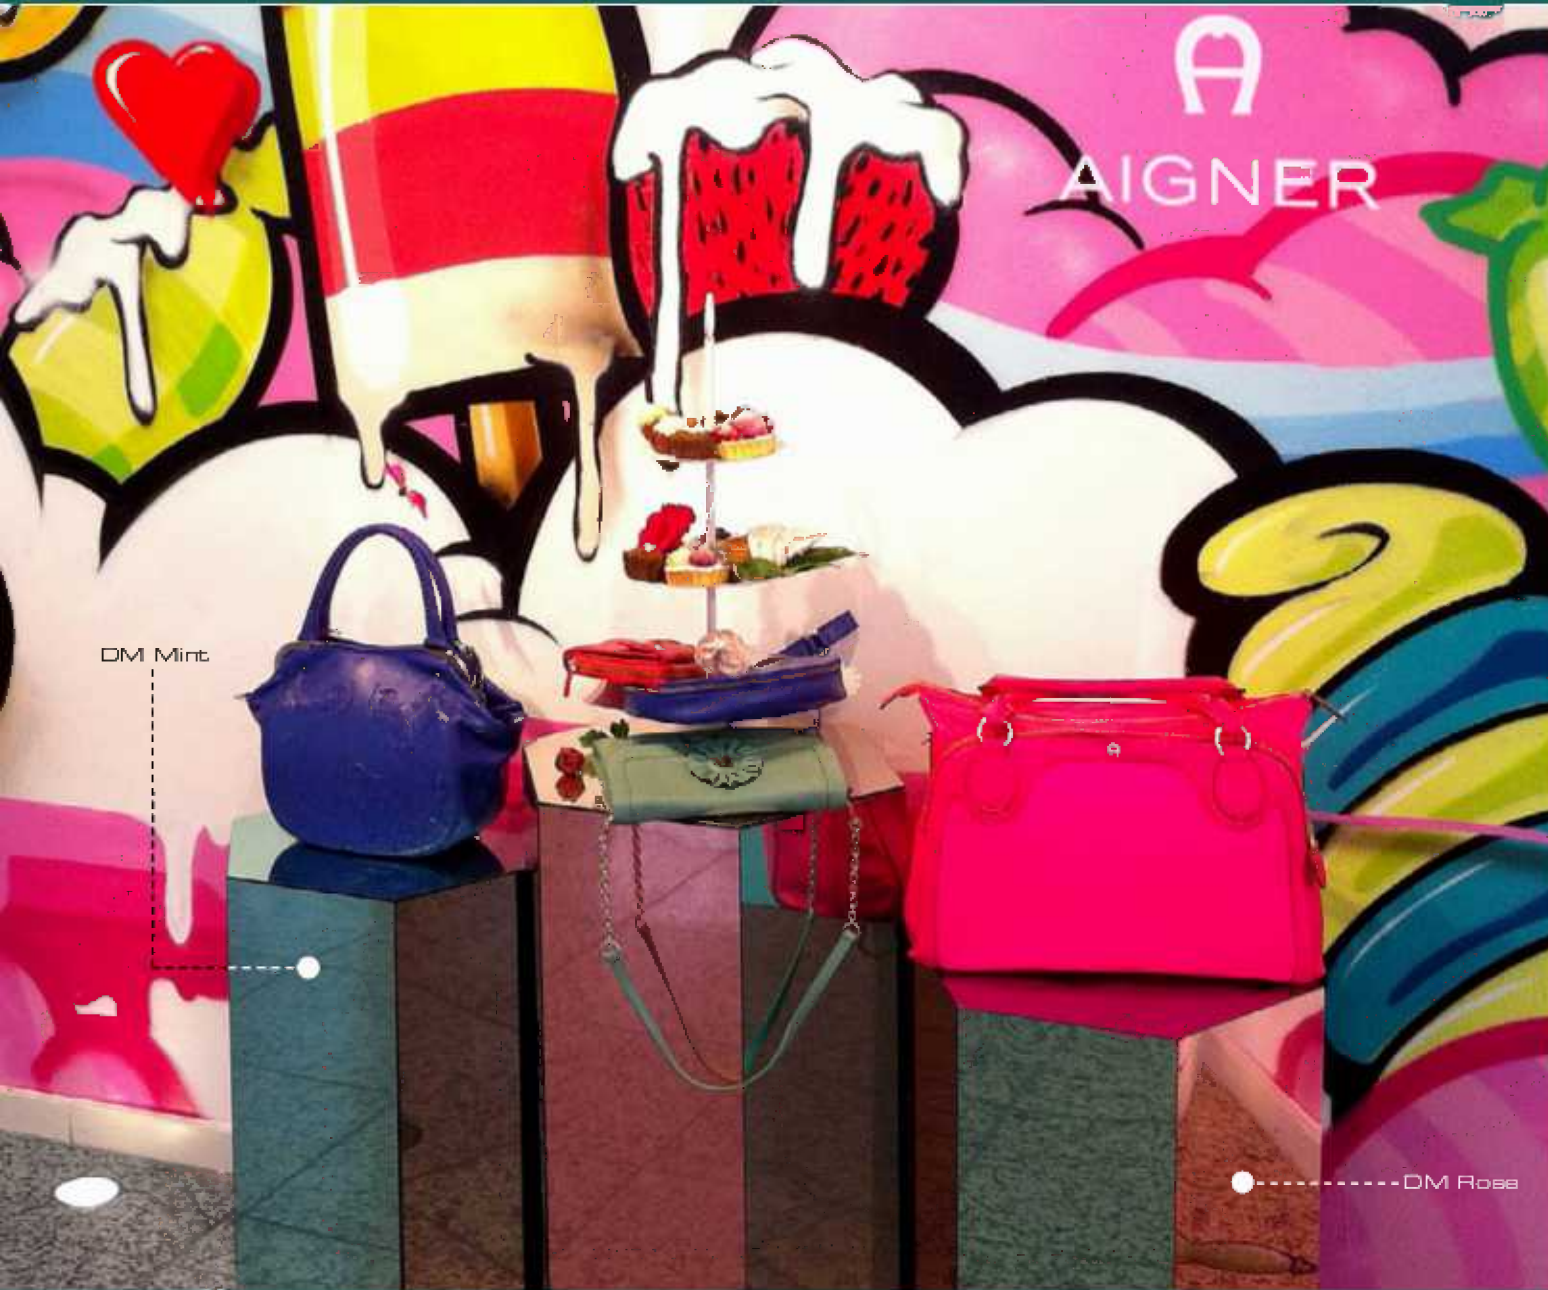

Photo: Baars & Bloemhoff (NL) / Product: DM Brass

Setting the tone.

1. MS Magic Creme 5x5 flex. Classic
2. DR CRISTAL STELLA Nero matt/Silver
3. LL LEGUAN Silver
4. DM Silver AR23

5. AC MOTION TWO White
6. DM Brass
7. DM Brass brushed matt AR
8. LL CROCO Black