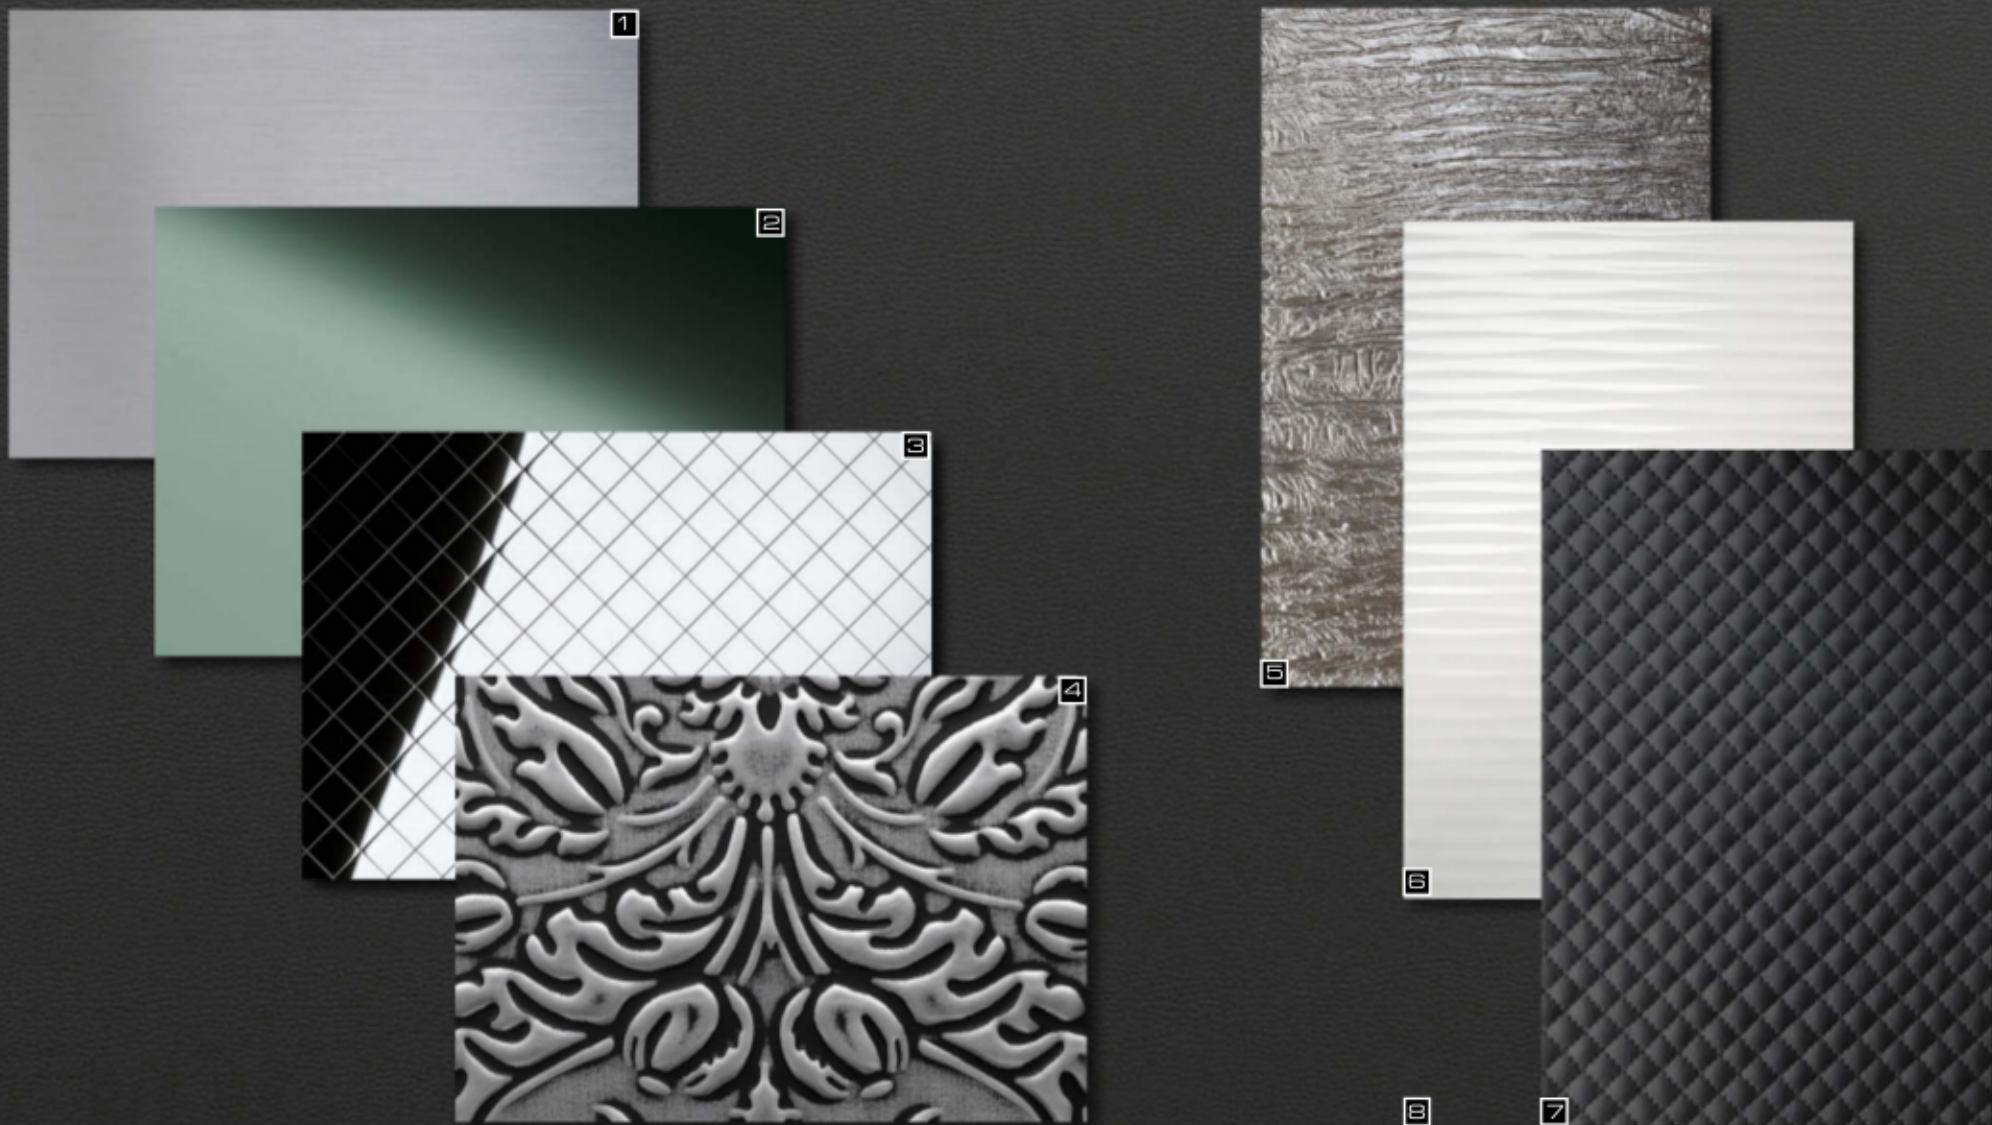

●-----LL IMPERIAL Black/Silver

Photo: GOSSL Shop Window (A) / Product: LL IMPERIAL Black/Silver

The perfect fit.

artendéco

• (33)1 43 63 16 75

contact@artendeco.com

www.artendeco.com

-----LL IMPERIAL Black/Silver